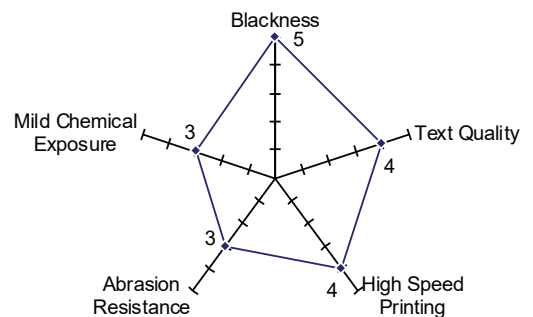

Recommended Stocks

Paper

- Vellum
- Matte Coated
- Semi-Gloss
- Gloss

Synthetics

- PP / Polypropylene
- PE / Polyethylene
- Polyolefin (e.g. Tyvek)

Applications

- Compliance labeling
- Component identification
- Flexible packaging
- Hang tags
- Ingredient lists
- Medical devices
- Pallet labeling
- Product identification
- Shelf marking
- Shipping
- Warehousing
- Work in process (WIP)

Key Product Range

STANDARD WAX	ENHANCED WAX	WAX RESIN	RESIN	NEAR EDGE
SW200	GP725 High Mark DC100	PM308 Prime Mark DC200	SP330 SP575 DC400	NETMark IQ NETFlex+ NET330

Technical Specifications

Color Code Tab ..... Copper
Film Thickness ..... 4.5 Microns
Total Ribbon Thickness ..... 8.0 Microns
Transmission Density ..... 1.1 MacBeth Scale
Ink Melting Point ..... 70°C / 158°F

Imaging Characteristics

Printhead ..... Near Edge
Max Print Speed ..... 24 IPS (610 mm/s)
Image Darkness ..... 1.7 RD (densitometer)
Heat Resistance ..... Moderate

Compliance

- REACH – SVHC Free
- RoHS/WEEE
- California Proposition 65
- FDA 21CFR175
- ISEGA Approved
- Additional Regulatory Requirements Upon Request

Storage Conditions

12 months recommended
20-85% Relative Humidity Rate, 23-104°F (-5-40°C)

Performance Ratings

310 Commerce Drive • Amherst, NY 14228
Toll-Free: 888.464.4625 • Phone: 716.691.6333
salesinfo@iimak.com • www.iimak.com